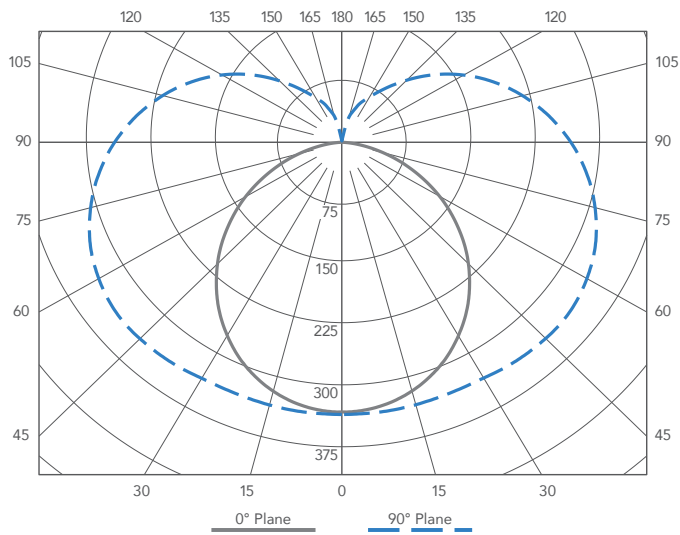

Photometrics

IES files available upon request