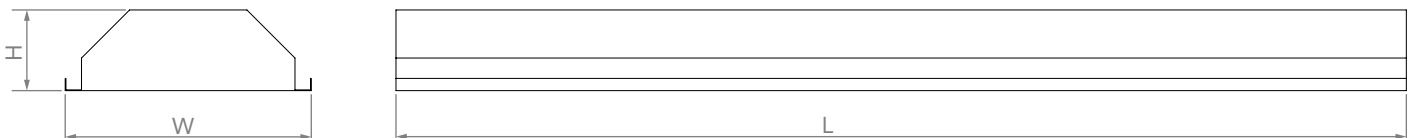

High Bay LED Fixtures

Specifications

	Model No.	Length	Input Voltage	Total Power (Watts)	Total Lumens	Efficacy	CRI	CCT	PF
4 lamp	FH440DO-E416-30310	4 feet	120-277 VAC	64	8400	131	≥80	3000K	≥0.9
	FH440DO-E416-40310	4 feet	120-277 VAC	64	8400	131	≥80	4000K	≥0.9
	FH440DO-E416-50310	4 feet	120-277 VAC	64	8400	131	≥80	5000K	≥0.9
	FH440DO-E416-65310	4 feet	120-277 VAC	64	8400	131	≥80	6500K	≥0.9
	FH440DO-A423-40230	4 feet	120-277 VAC	92	12400	135	≥80	4000K	≥0.9
	FH440DO-A423-50230	4 feet	120-277 VAC	92	12400	135	≥80	5000K	≥0.9
6 lamp	FH460DO-E416-30310	4 feet	120-277 VAC	96	12600	131	≥80	3000K	≥0.9
	FH460DO-E416-40310	4 feet	120-277 VAC	96	12600	131	≥80	4000K	≥0.9
	FH460DO-E416-50310	4 feet	120-277 VAC	96	12600	131	≥80	5000K	≥0.9
	FH460DO-E416-65310	4 feet	120-277 VAC	96	12600	131	≥80	6500K	≥0.9
	FH460DO-A423-40230	4 feet	120-277 VAC	138	18600	135	≥80	4000K	≥0.9
	FH460DO-A423-50230	4 feet	120-277 VAC	138	18600	135	≥80	5000K	≥0.9
8 lamp	FH480DO-E416-30310	4 feet	120-277 VAC	128	16800	131	≥80	3000K	≥0.9
	FH480DO-E416-40310	4 feet	120-277 VAC	128	16800	131	≥80	4000K	≥0.9
	FH480DO-E416-50310	4 feet	120-277 VAC	128	16800	131	≥80	5000K	≥0.9
	FH480DO-E416-65310	4 feet	120-277 VAC	128	16800	131	≥80	6500K	≥0.9
	FH480DO-A423-40230	4 feet	120-277 VAC	184	24800	135	≥80	4000K	≥0.9
	FH480DO-A423-50230	4 feet	120-277 VAC	184	24800	135	≥80	5000K	≥0.9

Dimensions

Fixture Model No.	Length	Width	Height
FH440DO	48.6in (1235mm)	11.8in (300mm)	3.9in (98mm)
FH460DO	48.6in (1235mm)	16.5in (420mm)	3.9in (98mm)
FH480DO	48.6in (1235mm)	21.3in (540mm)	3.9in (98mm)

Disclaimer: toggled reserves the right to make changes to specific items and/or to discontinue any product at any time without notice or obligation and will not be liable for any consequences resulting from the use of this publication.