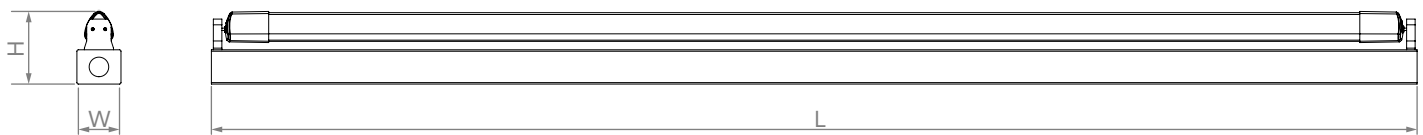

Ordering Information

Fixture	Type	Length	# Lamps	Style	Lens	Wire Termination	Tube Model #
<input type="text"/>	<input type="text"/>	<input type="text"/>	<input type="text"/>	<input type="text"/>	<input type="text"/>	<input type="text"/>	<input type="text"/>
F = Fixture	S = Strip/ Surface	2 = 2 feet 3 = 3 feet 4 = 4 feet	1 = 1 lamp 2 = 2 lamps	0 = Standard	D = None	0 = None	See next page

Strip LED Fixtures (1-lamp models)

Specifications

	Model No.	Length	Input Voltage	Total Power (Watts)	Total Lumens	Efficacy	CRI	CCT	PF
4 feet	FS410D0-E416-30310	4 feet	120-277 VAC	16	2,100	131	≥80	3000K	>0.9
	FS410D0-E416-40310	4 feet	120-277 VAC	16	2,100	131	≥80	4000K	>0.9
	FS410D0-E416-50310	4 feet	120-277 VAC	16	2,100	131	≥80	5000K	>0.9
	FS410D0-E416-65310	4 feet	120-277 VAC	16	2,100	131	≥80	6500K	>0.9
	FS410D0-A423-40230	4 feet	120-277 VAC	23	3,100	135	≥80	4000K	>0.9
	FS410D0-A423-50230	4 feet	120-277 VAC	23	3,100	135	≥80	5000K	>0.9
3 feet	FS310D0-E312-30310	3 feet	120-277 VAC	12	1,680	140	≥80	3000K	>0.9
	FS310D0-E312-40310	3 feet	120-277 VAC	12	1,680	140	≥80	4000K	>0.9
	FS310D0-E312-50310	3 feet	120-277 VAC	12	1,680	140	≥80	5000K	>0.9
	FS310D0-E312-65310	3 feet	120-277 VAC	12	1,680	140	≥80	6500K	>0.9
2 feet	FS210D0-E208-30310	2 feet	120-277 VAC	8	1,120	140	≥80	3000K	>0.9
	FS210D0-E208-40310	2 feet	120-277 VAC	8	1,120	140	≥80	4000K	>0.9
	FS210D0-E208-50310	2 feet	120-277 VAC	8	1,120	140	≥80	5000K	>0.9
	FS210D0-E208-65310	2 feet	120-277 VAC	8	1,120	140	≥80	6500K	>0.9

Dimensions

Fixture Model No.	Length	Width	Height
FS410D0	48.5in (1231mm)	1.7in (42mm)	2.9in (74mm)
FS310D0	36.5in (928mm)	1.7in (42mm)	2.9in (74mm)
FS210D0	24.4in (621mm)	1.7in (42mm)	2.9in (74mm)

Disclaimer: toggled reserves the right to make changes to specific items and/or to discontinue any product at any time without notice or obligation and will not be liable for any consequences resulting from the use of this publication.